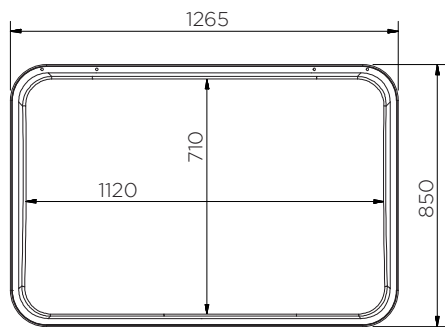

# Large Storage Box

Technical Data

	Επιλογές Χρώματος	H x W x D (mm)	Βάρος (kg)	Χωρητικότητα (L)	Καπάκι
JBS500-COXX	● ●	830 x 1265 x 855	22	500	✓
JBS500B-COXX	● ●	740 x 1265 x 855	16		x

XX = Colour options: YE: ● OR: ●

# Large Storage Box

# Large Storage Box

Technical Data