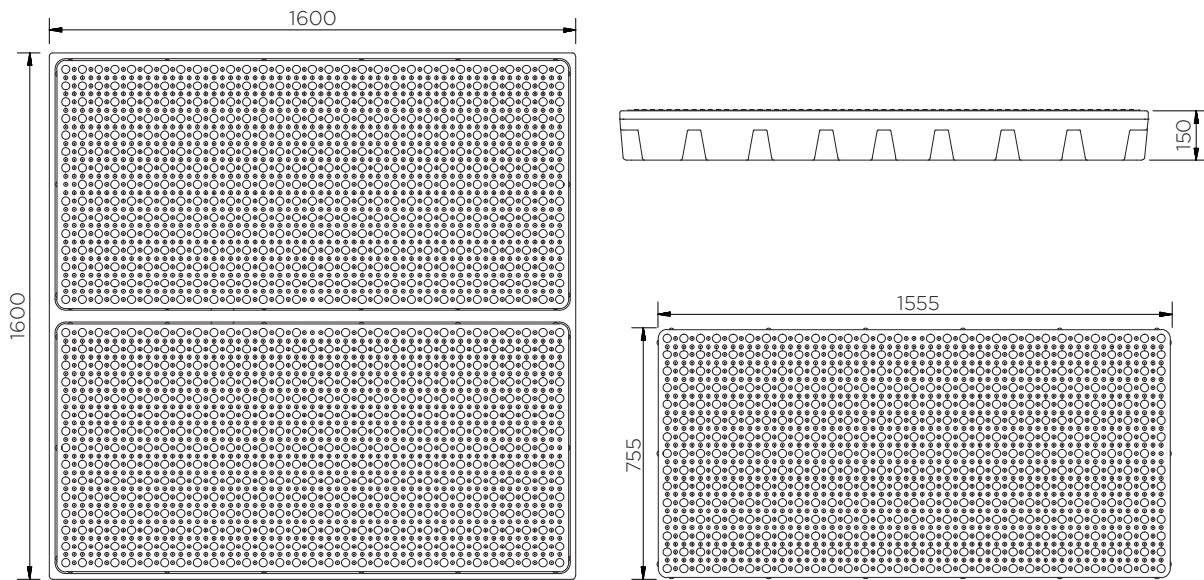

Large Workfloor - 4 Drums

Technical Data

	Επιλογές Χρώματος	H x W x D (mm)	Πλατφόρμα (mm)	Βάρος (kg)	Χωρητικότητα (L)	Μέγιστο Φορτίο (Kg)
SJ-300-XXX	● ●	150 x 1600 x 1600	60 x 1555 x 755 (2)	45	232	2000

XXX = Colour options: 006: ● 007: ●

Large Workfloor - 4 Drums

Technical Data

Large Workfloor - 4 Drums

Technical Data

SJ-300-XXX

Pieces per pallet	12
20' container	36
40' high cube container	84
13.6 m trailer	96