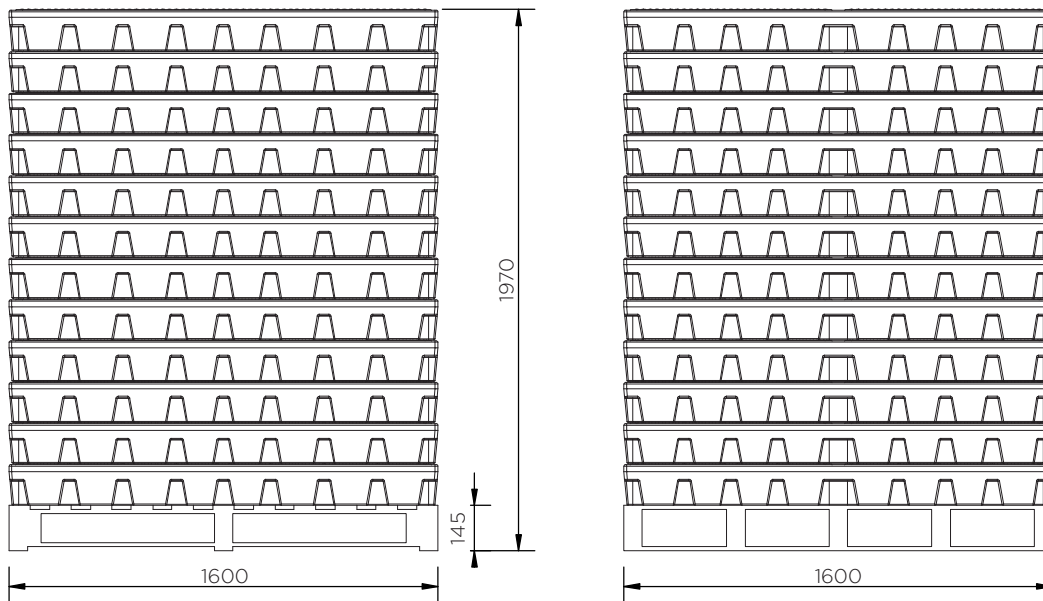

Large Workfloor - 4 Drums

Technical Data

	Επιλογές Χρώματος	H x W x D (mm)	Πλατφόρμα (mm)	Βάρος (kg)	Χωρητικότητα (L)	Μέγιστο Φορτίο (Kg)
SJ-300-XXX	● ●	150 x 1600 x 1600	60 x 1555 x 755 (2)	45	232	2000

XXX = Colour options: 006: ● 007: ●

Large Workfloor - 4 Drums

Technical Data

Large Workfloor - 4 Drums

Technical Data

SJ-300-XXX

Pieces per pallet	12
20' container	36
40' high cube container	84
13.6 m trailer	96