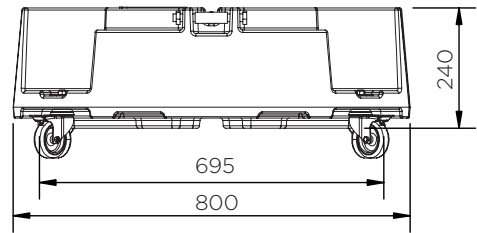

Drum Dolly

Technical Data

	Colour	H x W x D (mm)	Weight (kg)	Max. load (kg)	Capacity (l)
SJ-710-001	●	300* x 960 x 800	20	300	61**

*Handle length: 900 mm

**19 litre capacity when used with a 205 litre drum

Drum Dolly

Technical Data

Drum Dolly

Technical Data

SJ-710-001

Pieces per pallet	8
20' container	88
40' high cube container	200
13.6 m trailer	264

The information is to our best knowledge true and accurate but all recommendations or suggestions are made without guarantee.