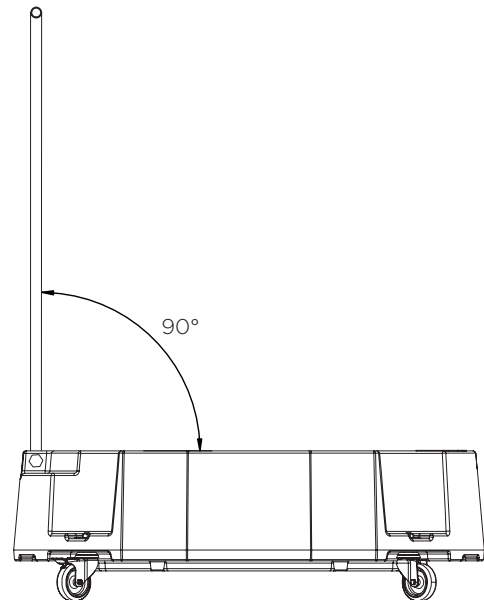

Drum Dolly

Technical Data

	Colour	H x W x D (mm)	Weight (kg)	Max. load (kg)	Capacity (l)
SJ-710-001	●	300* x 960 x 800	20	300	61**

*Handle length: 900 mm

**19 litre capacity when used with a 205 litre drum

Drum Dolly

Technical Data

Drum Dolly

Technical Data

SJ-710-001

Pieces per pallet	8
20' container	88
40' high cube container	200
13.6 m trailer	264

The information is to our best knowledge true and accurate but all recommendations or suggestions are made without guarantee.