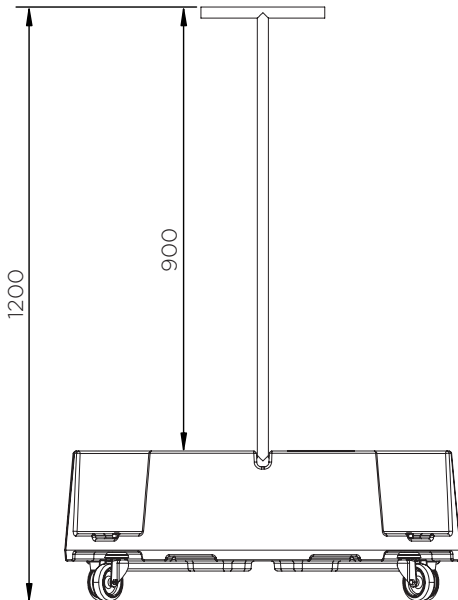

Drum Dolly

Technical Data

	Colour	H x W x D (mm)	Weight (kg)	Max. load (kg)	Capacity (l)
SJ-710-001	●	300* x 960 x 800	20	300	61**

*Handle length: 900 mm

**19 litre capacity when used with a 205 litre drum

Drum Dolly

Technical Data

Drum Dolly

Technical Data

SJ-710-001

Pieces per pallet	8
20' container	88
40' high cube container	200
13.6 m trailer	264

The information is to our best knowledge true and accurate but all recommendations or suggestions are made without guarantee.