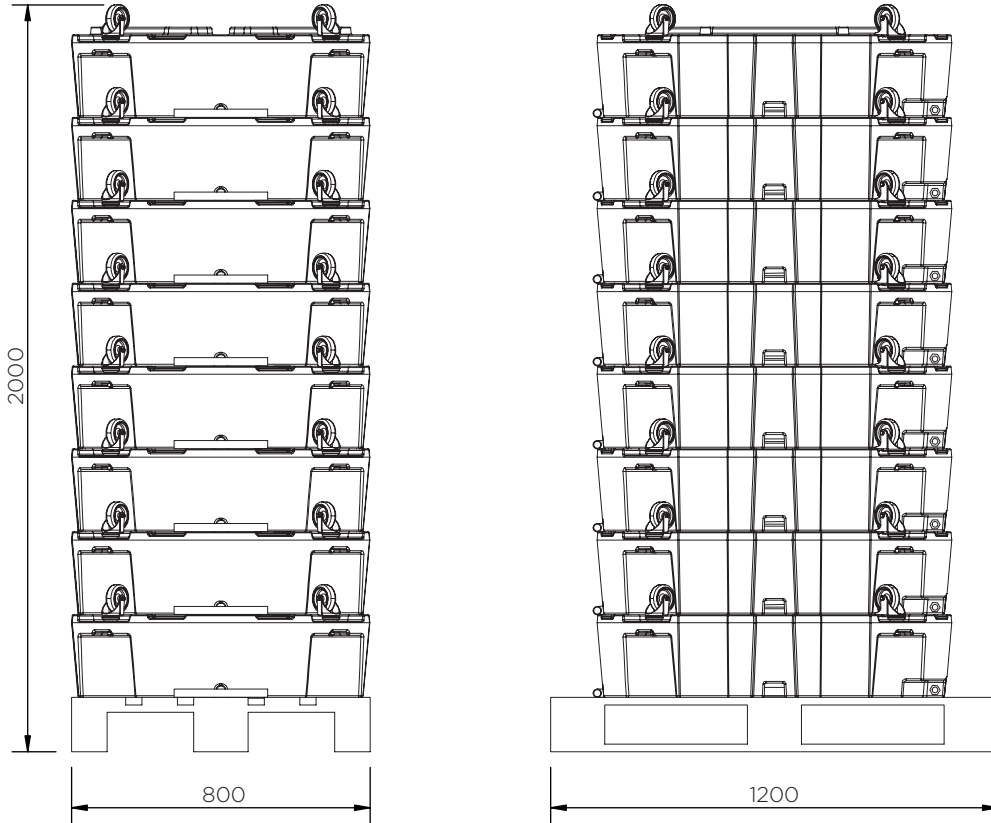

Drum Dolly

Technical Data

	Colour	H x W x D (mm)	Weight (kg)	Max. load (kg)	Capacity (l)
SJ-710-001	●	300* x 960 x 800	20	300	61**

*Handle length: 900 mm

**19 litre capacity when used with a 205 litre drum

Drum Dolly

Technical Data

Drum Dolly

Technical Data

SJ-710-001

Pieces per pallet	8
20' container	88
40' high cube container	200
13.6 m trailer	264

The information is to our best knowledge true and accurate but all recommendations or suggestions are made without guarantee.