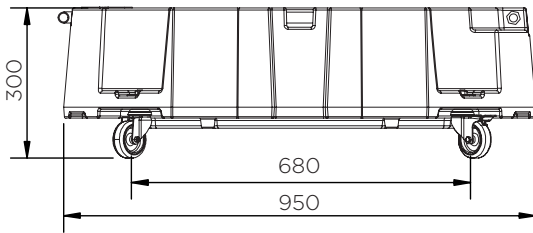

Drum Dolly

Technical Data

	Colour	H x W x D (mm)	Weight (kg)	Max. load (kg)	Capacity (l)
SJ-710-001	●	300* x 960 x 800	20	300	61**

*Handle length: 900 mm

**19 litre capacity when used with a 205 litre drum

Drum Dolly

Technical Data

Drum Dolly

Technical Data

SJ-710-001

Pieces per pallet	8
20' container	88
40' high cube container	200
13.6 m trailer	264

The information is to our best knowledge true and accurate but all recommendations or suggestions are made without guarantee.