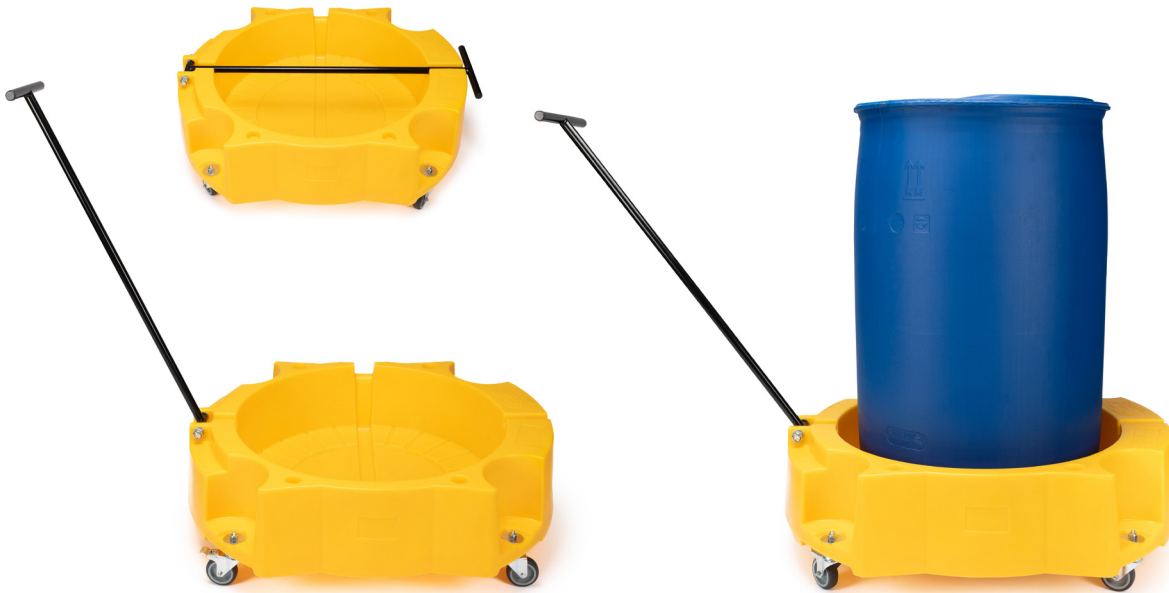

Drum Dolly

Technical Data

	Colour	H x W x D (mm)	Weight (kg)	Max. load (kg)	Capacity (l)
SJ-710-001	●	300* x 960 x 800	20	300	61**

*Handle length: 900 mm

**19 litre capacity when used with a 205 litre drum

Drum Dolly

Technical Data

Drum Dolly

Technical Data

SJ-710-001

Pieces per pallet	8
20' container	88
40' high cube container	200
13.6 m trailer	264

The information is to our best knowledge true and accurate but all recommendations or suggestions are made without guarantee.