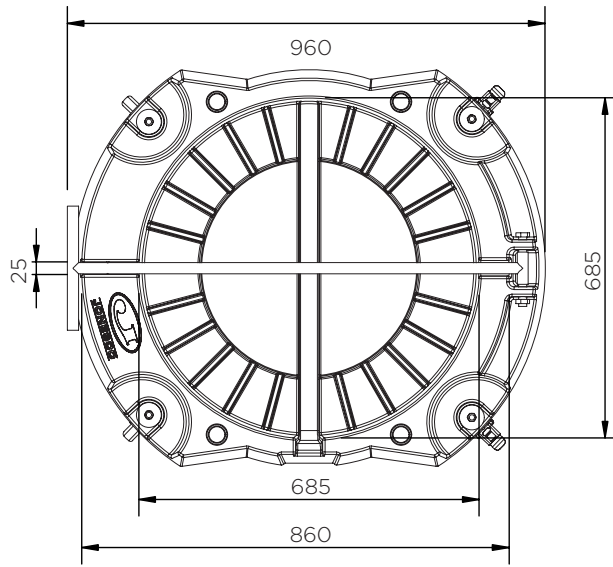

Drum Dolly

Technical Data

	Colour	H x W x D (mm)	Weight (kg)	Max. load (kg)	Capacity (l)
SJ-710-001	●	300* x 960 x 800	20	300	61**

*Handle length: 900 mm

**19 litre capacity when used with a 205 litre drum

Drum Dolly

Technical Data

Drum Dolly

Technical Data

SJ-710-001

Pieces per pallet	8
20' container	88
40' high cube container	200
13.6 m trailer	264

The information is to our best knowledge true and accurate but all recommendations or suggestions are made without guarantee.