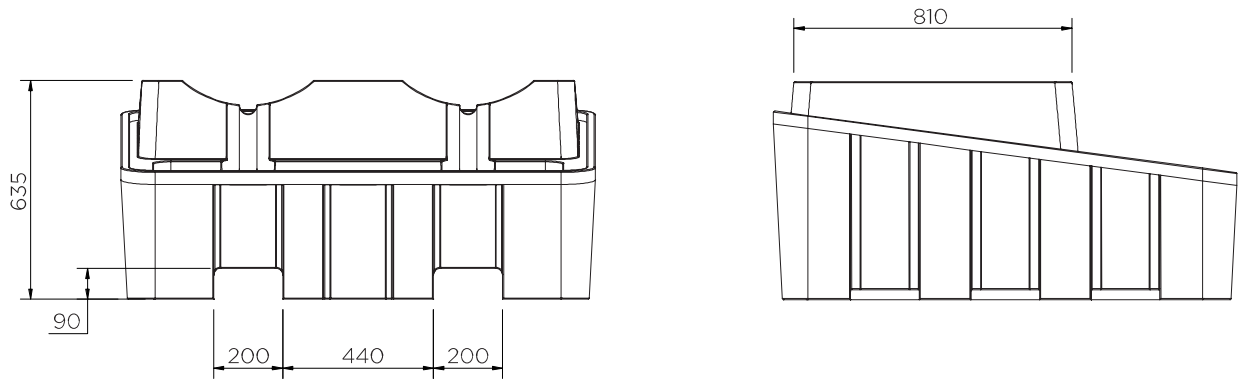

# Drum Rack Dispensing Station

Technical Data

	Colour options	H x W x D (mm)	Weight (kg)	Capacity (l)	Max. load (kg)
SJ-200-XXX	● ●	635 x 1375 x 1350	46	450	1000

XXX = Colour options: 003: ● 004: ●

# Drum Rack Dispensing Station

Technical Data