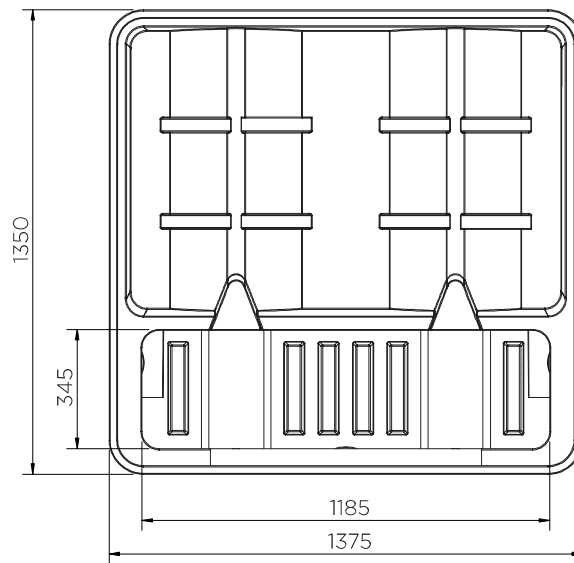

# Drum Rack Dispensing Station

Technical Data

	Colour options	H x W x D (mm)	Weight (kg)	Capacity (l)	Max. load (kg)
SJ-200-XXX	● ●	635 x 1375 x 1350	46	450	1000

XXX = Colour options: 003: ● 004: ●

# Drum Rack Dispensing Station

Technical Data

## SJ-200-XXX

Pieces per pallet	3
20' container	12
40' high cube container	24
13.6 m trailer	30

The information is to our best knowledge true and accurate but all recommendations or suggestions are made without guarantee.